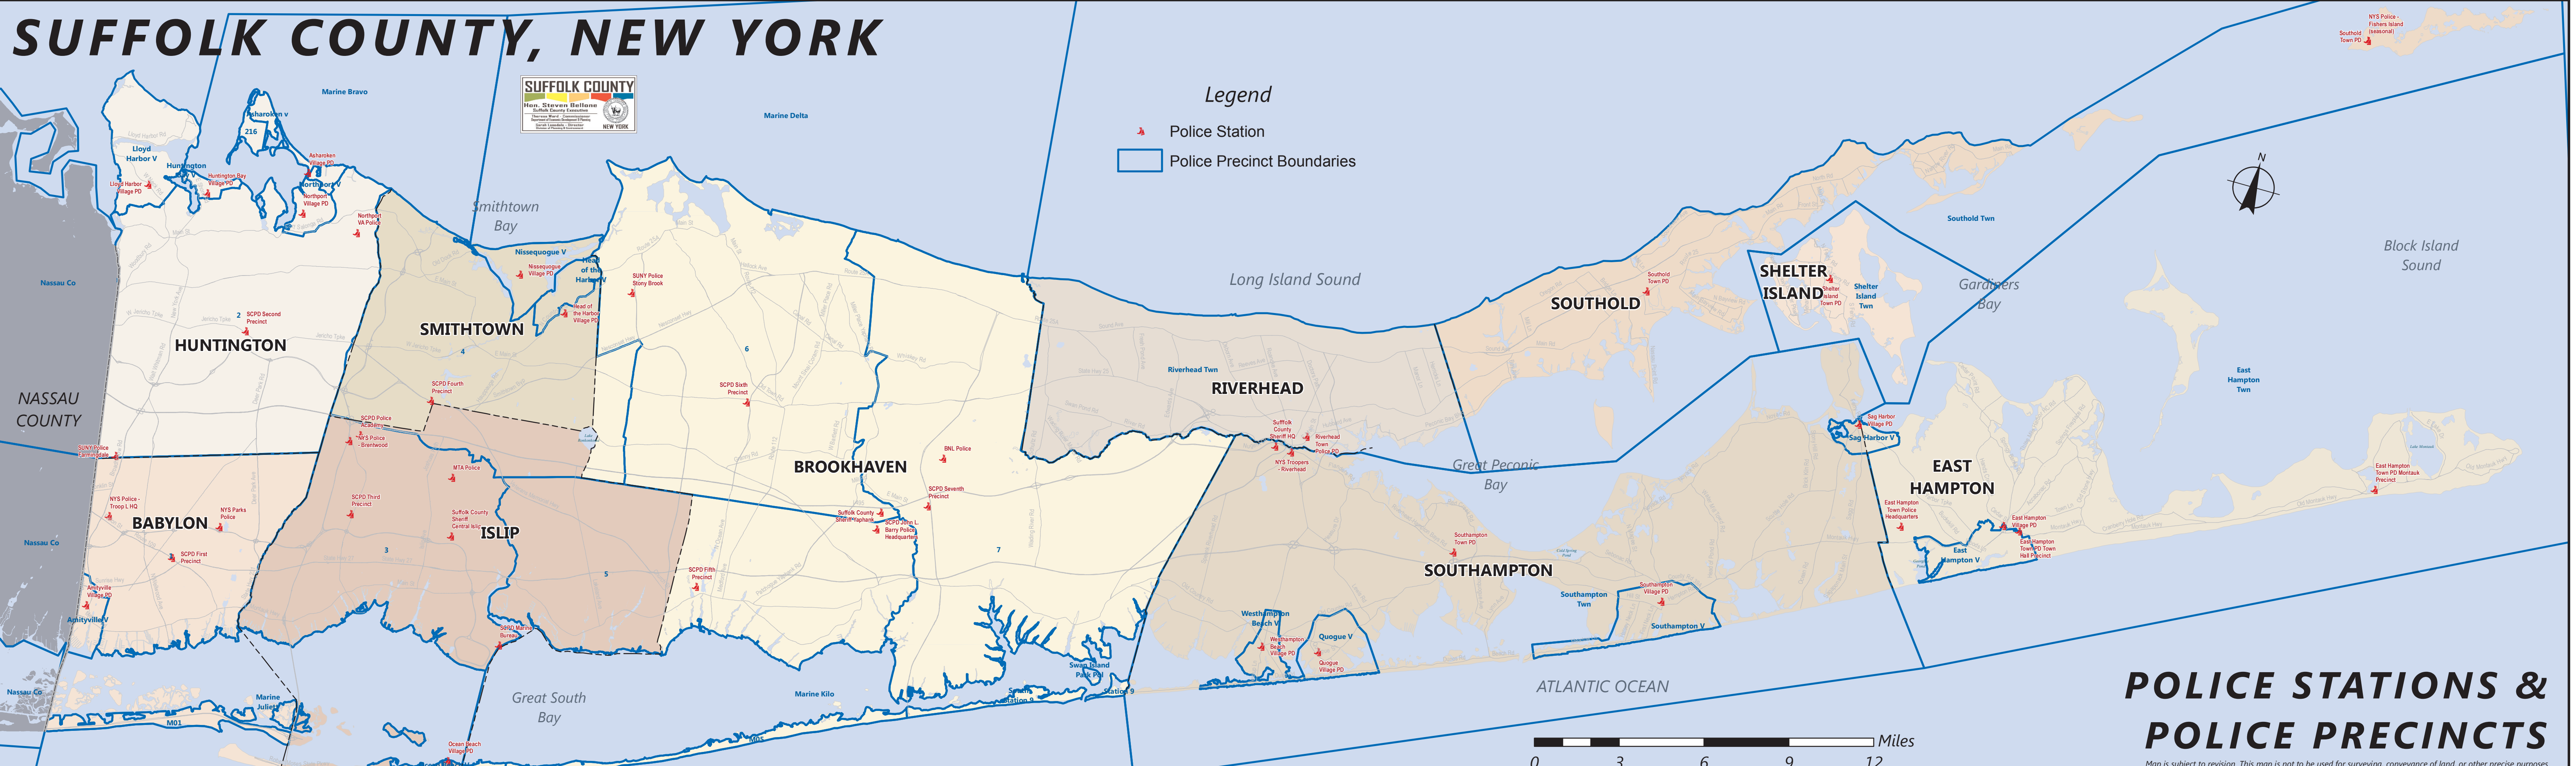

SUFFOLK COUNTY, NEW YORK

Legend

- Police Station
- Police Precinct Boundaries

POLICE STATIONS & POLICE PRECINCTS

Map is subject to revision. This map is not to be used for surveying, conveyance of land, or other precise purposes.